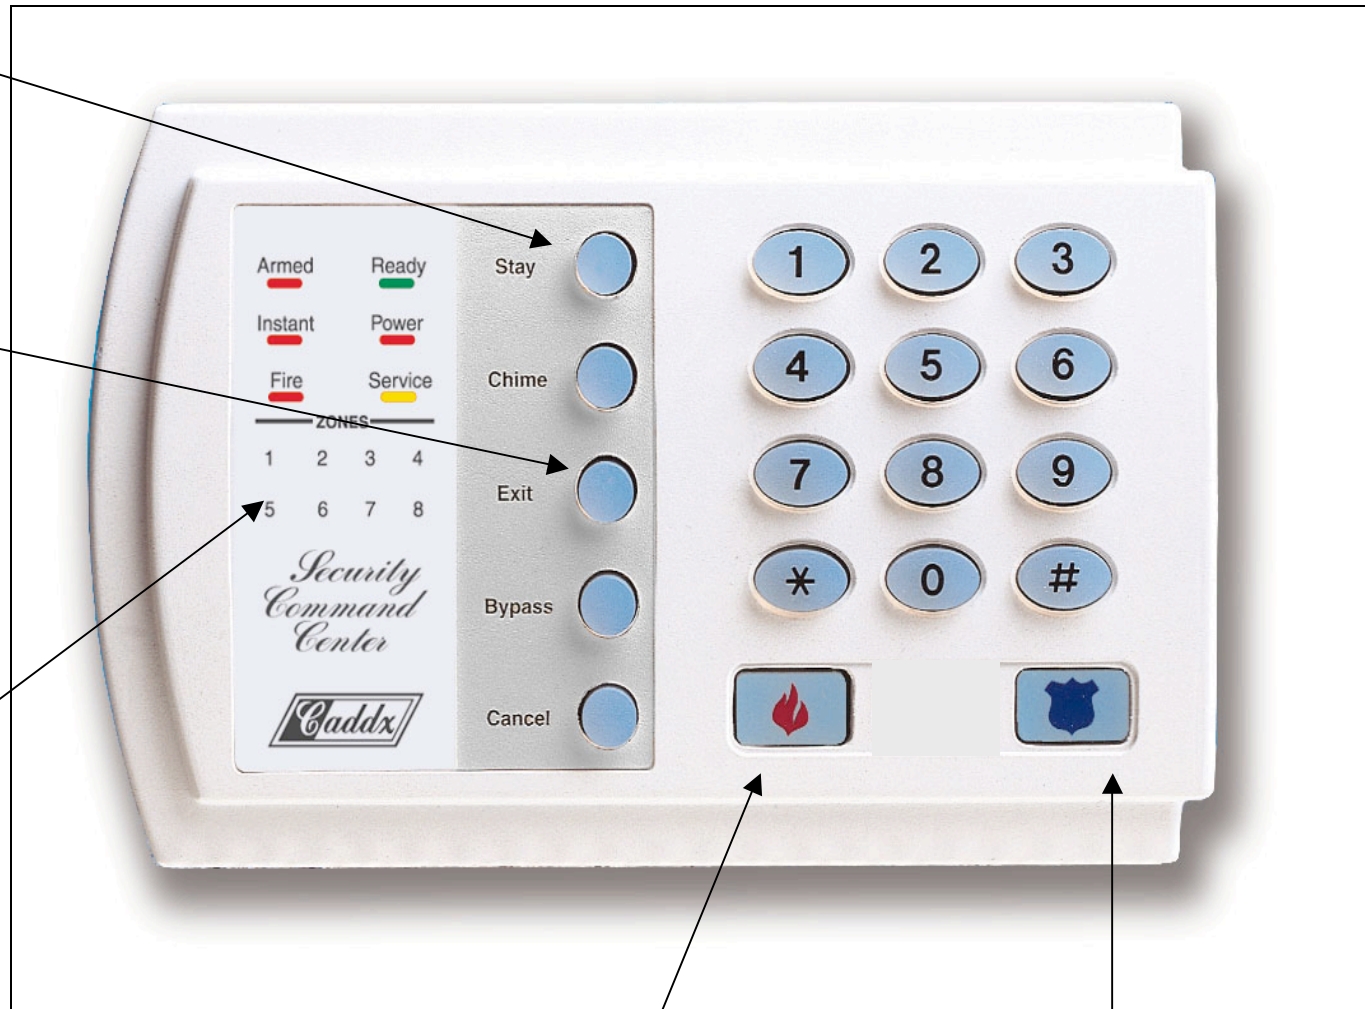

# Carolina Security Easy As 1-2-3

**Night Time Arming: Press Stay**

**Note: Press Stay twice for instant setting.  
NOW DESIRED MOTIONS ARE BYPASSED,  
SYSTEM IS ARMED.**

**When Exiting Arming: Press Exit**

**To Disarm: Enter Your Code**

**Your alarm has three settings: Armed in "STAY" mode, Armed in "EXIT" mode, and "DISARMED".**

**Each zone is a different part of your system. For example: Zone 1 Front Door, Zone 2 Motion Hall, etc.**