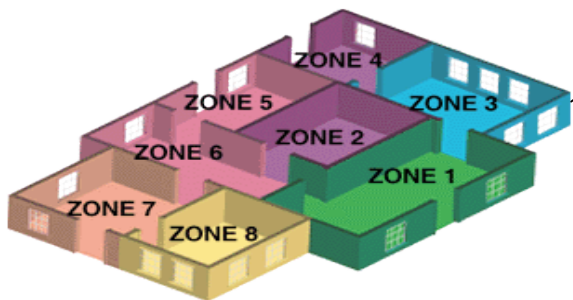

# Carolina Security Easy As 1-2-3

**Night Time Arming: Press Stay**

**Note: Press Stay twice for instant setting.  
NOW DESIRED MOTIONS ARE BYPASSED,  
SYSTEM IS ARMED.**

**When Exiting Arming: Press Exit**

**To Disarm: Enter Your Code**

**Your alarm has three settings: Armed in "STAY" mode, Armed in "EXIT" mode, and "DISARMED".**

**Each zone is a different part of your system. For example: Zone 1 Front Door, Zone 2 Motion Hall, etc.**