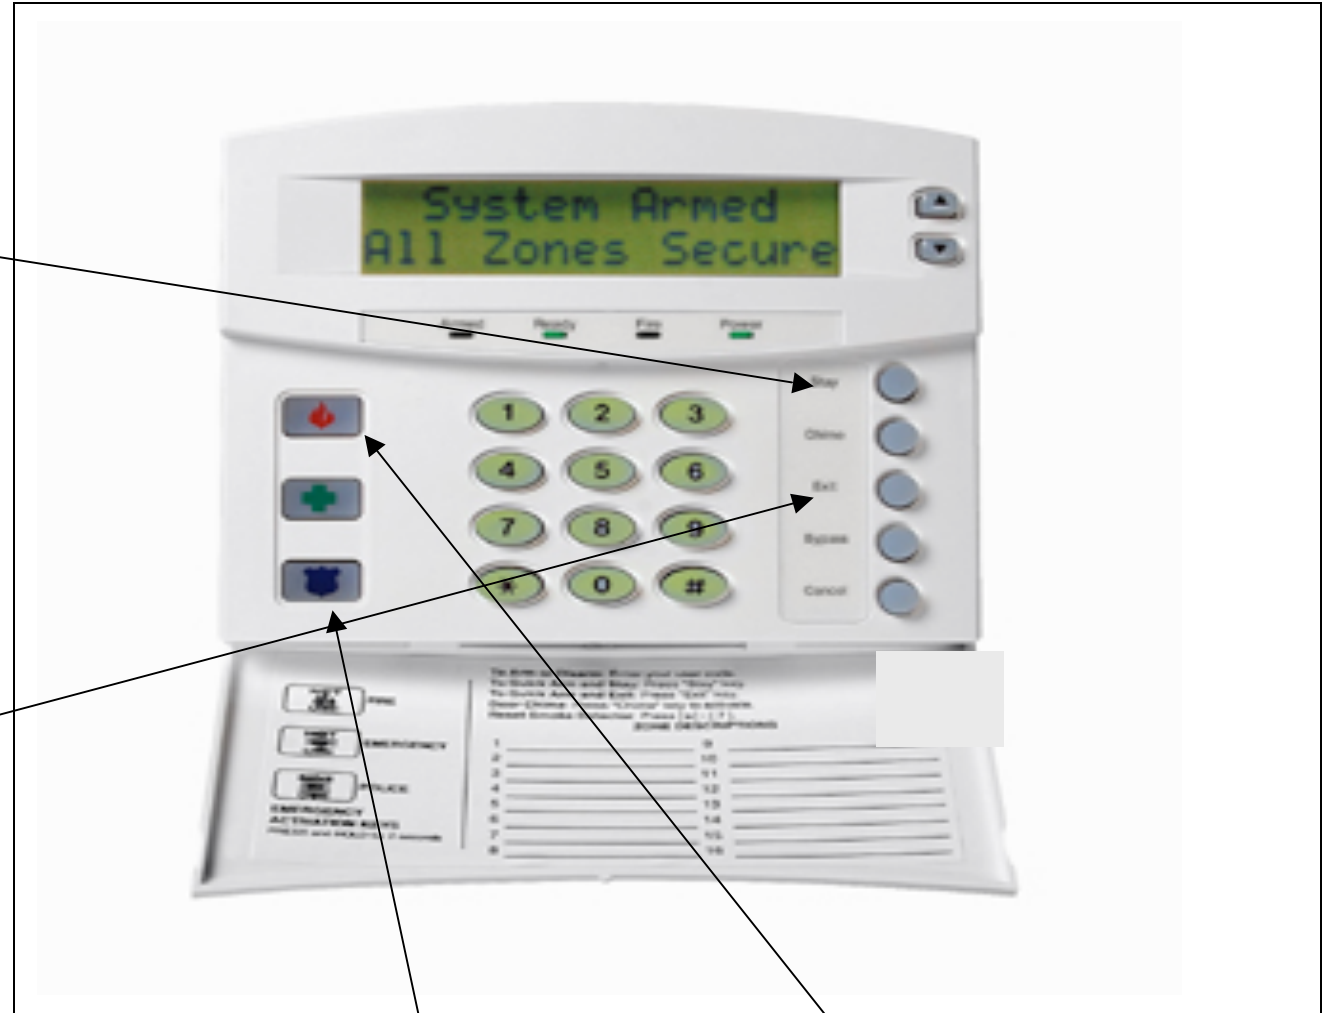

Residential Quick Instructions NX148E Keypad

Night Time Arming: Press “Stay”. System is armed and desired motions are bypassed. Press twice to remove entry door delays.

When Leaving home: Press “Exit” to arm your system. All zones are secure.

When you return home or wake up in the morning:
Disarming System/Turn Off: Enter your four-digit code. The arm light will go out.

In need of help press here.
This is a silent alarm

In case of fire press here.
Fire siren will sound.